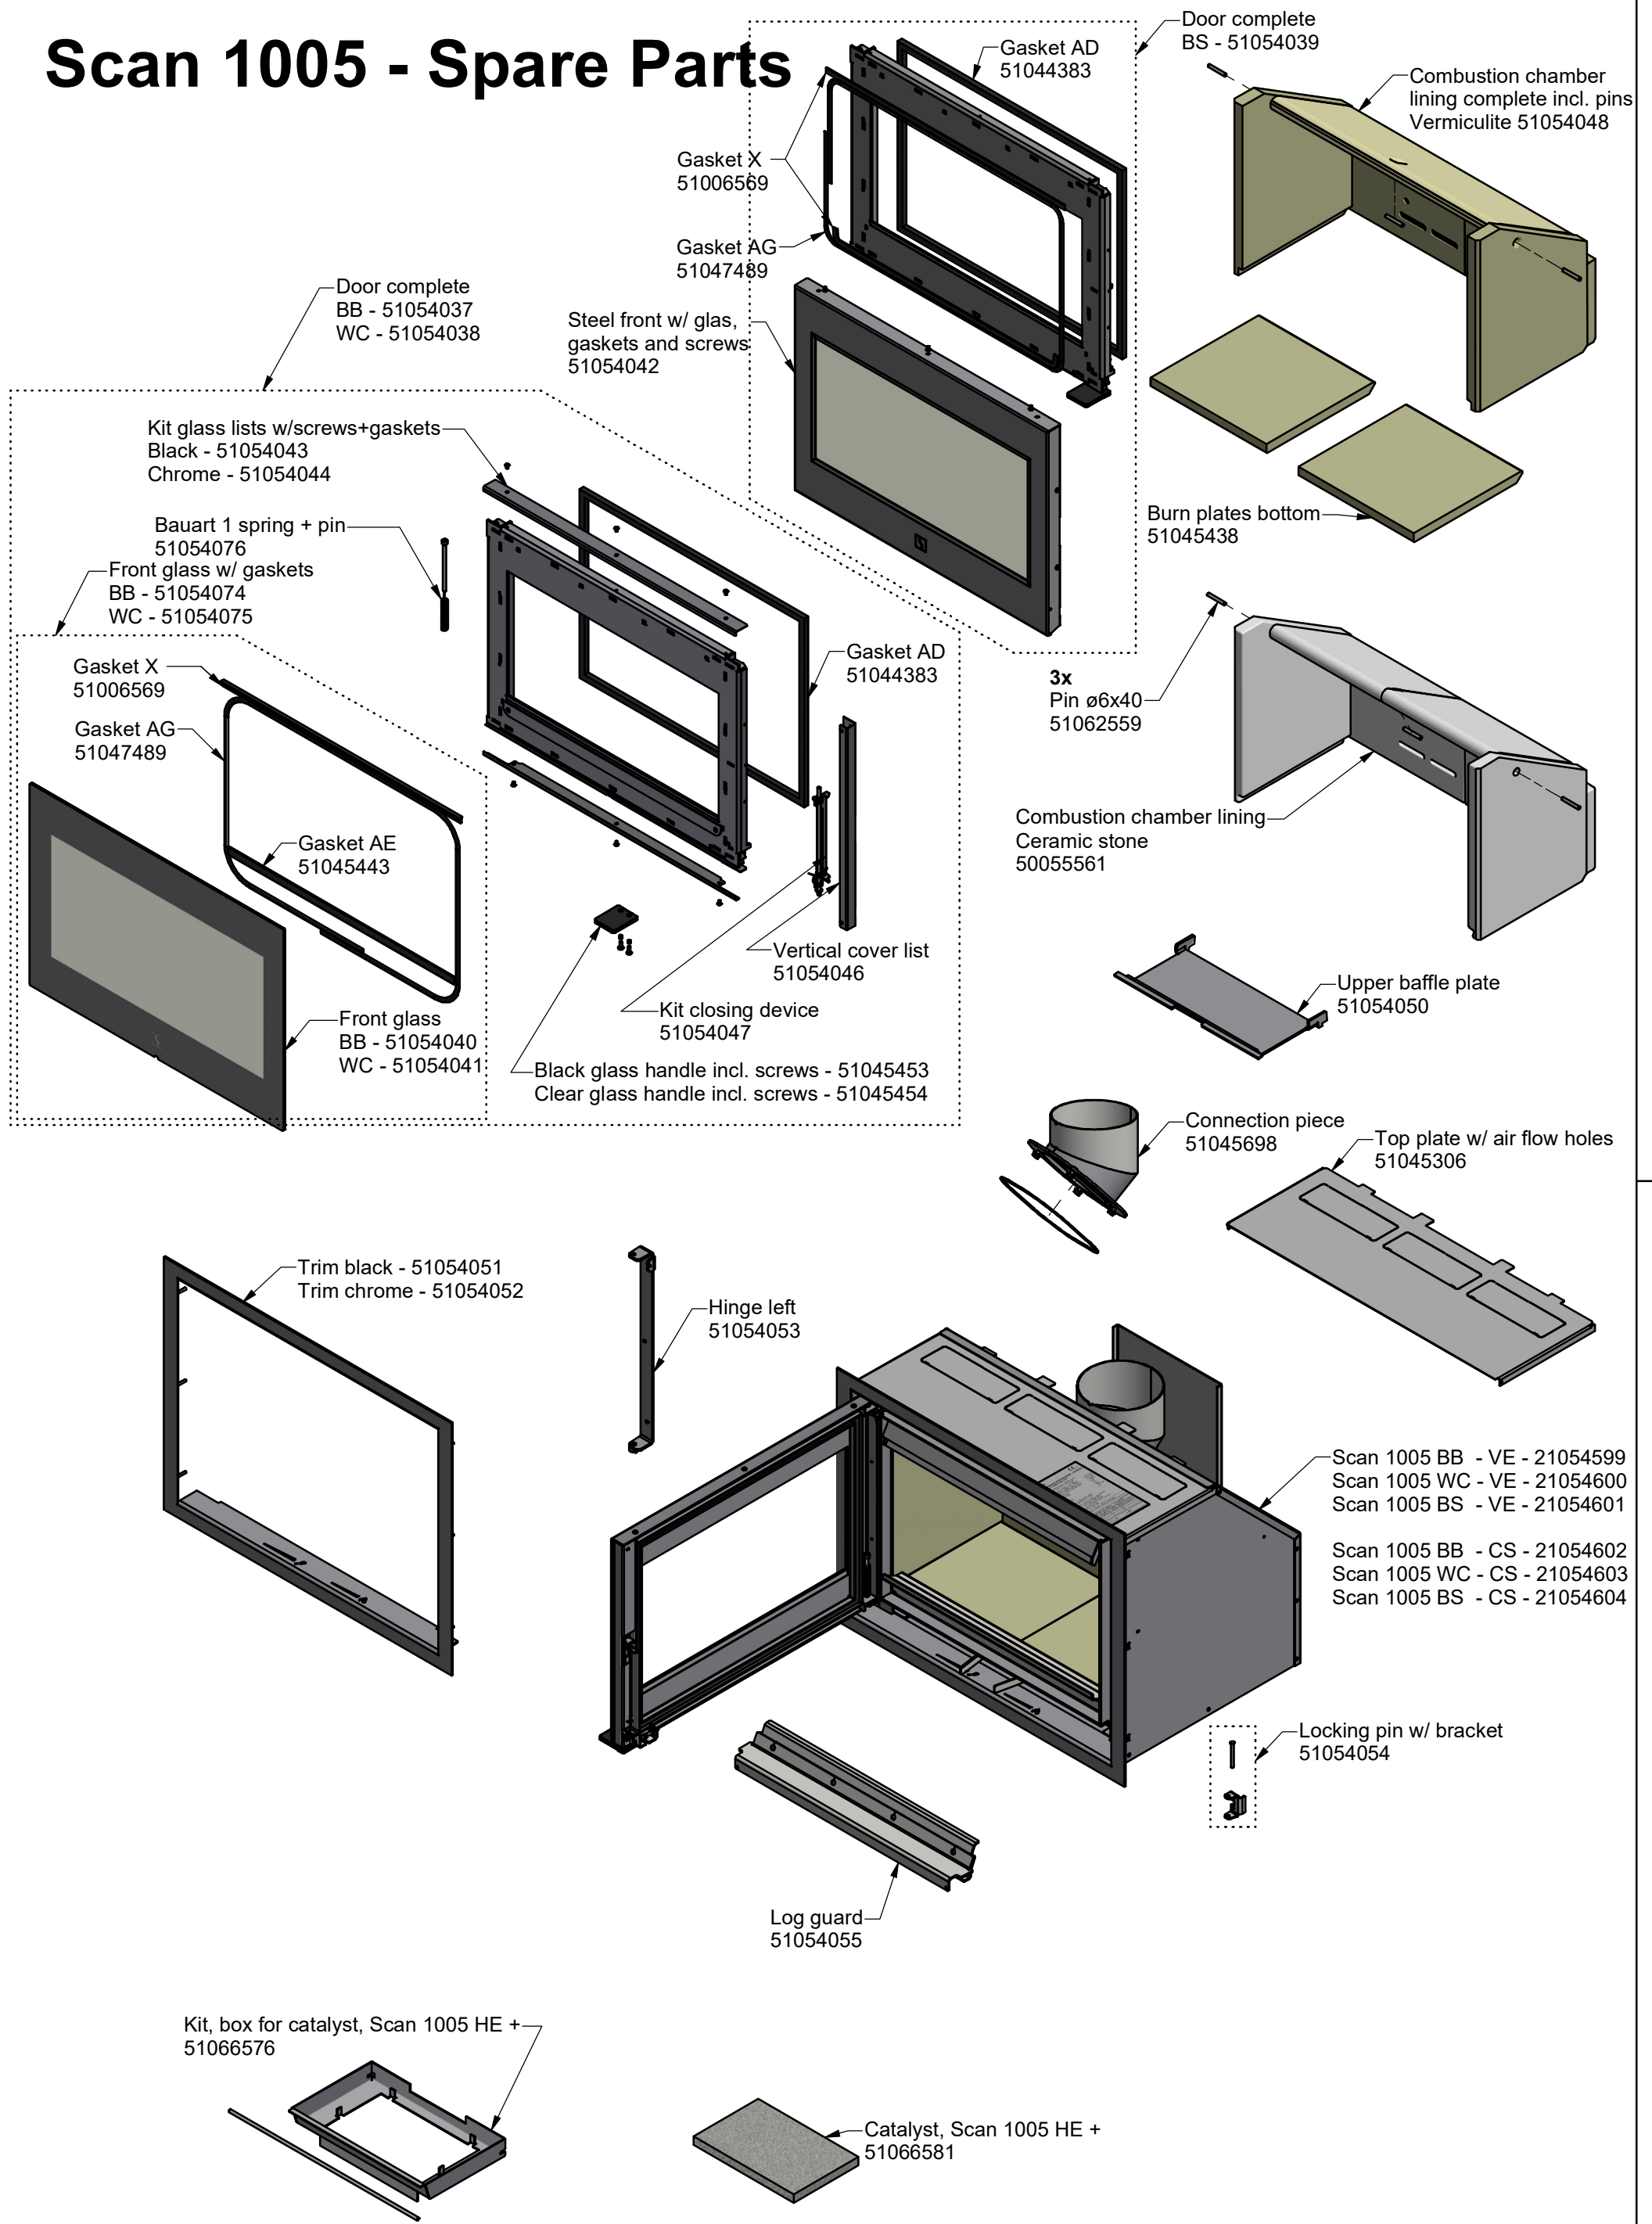

Scan 1005 - Spare Parts

- Scan 1005 BB - VE - 21054599
- Scan 1005 WC - VE - 21054600
- Scan 1005 BS - VE - 21054601
- Scan 1005 BB - CS - 21054602
- Scan 1005 WC - CS - 21054603
- Scan 1005 BS - CS - 21054604

Scan 1005 - Spare Parts Accessories

He + kit for Scan 1005, accessory
24066648